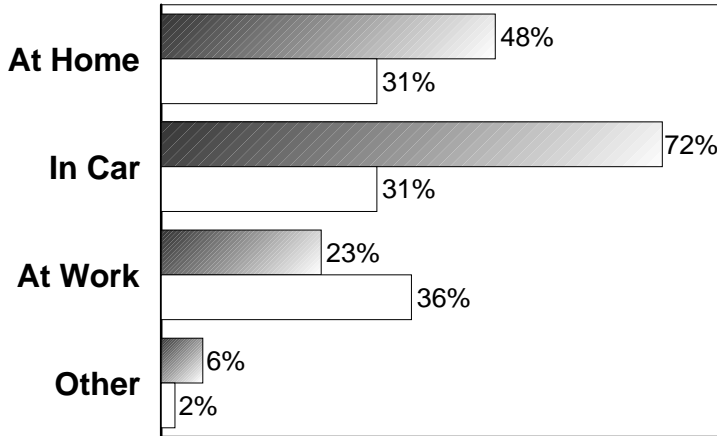

## Normative Data On Listening Location

**How to read: 72% of all diarykeepers listen in-car, yet only 31% of the total quarter-hours come from in-car listening.**

■ % of Diaries  
□ % of Quarter-Hours

## Normative Data On Median Age By Format

**How to read: The median age of News/Talk listeners based on diarykeepers is 51, the median age of News/Talk listeners based on quarter-hours is much older at 56.**