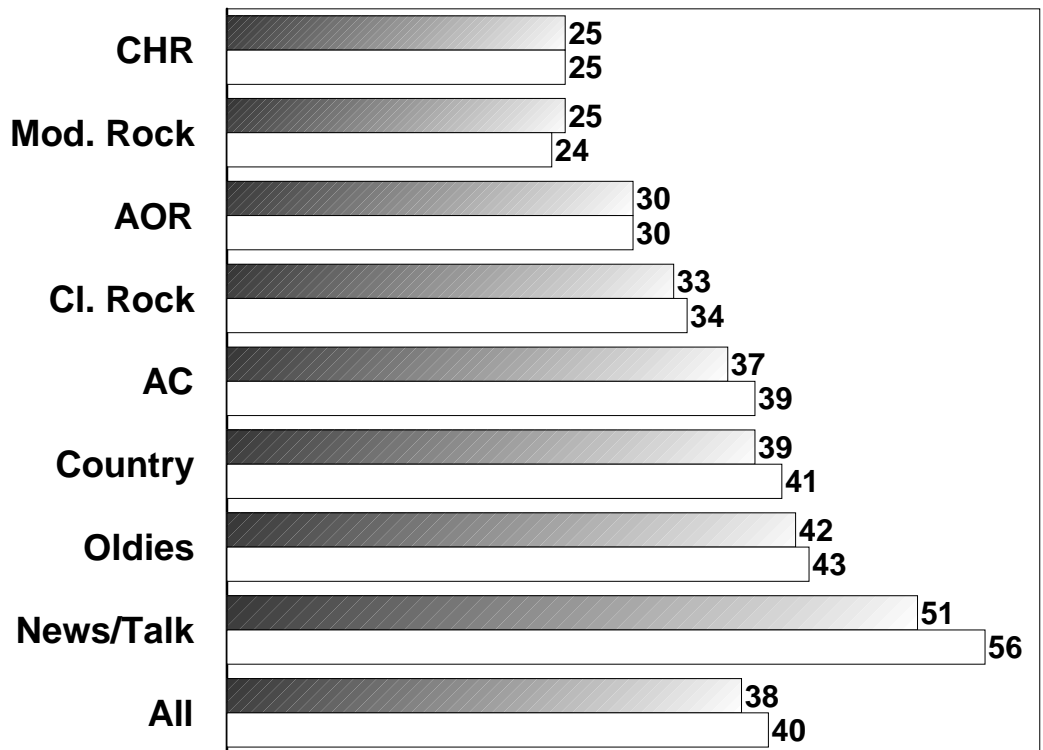

## Normative Data On Listening Location

**How to read: 72% of all diarykeepers listen in-car, yet only 31% of the total quarter-hours come from in-car listening.**

■ % of Diaries  
□ % of Quarter-Hours

## Normative Data On Median Age By Format

**How to read: The median age of News/Talk listeners based on diarykeepers is 51, the median age of News/Talk listeners based on quarter-hours is much older at 56.**